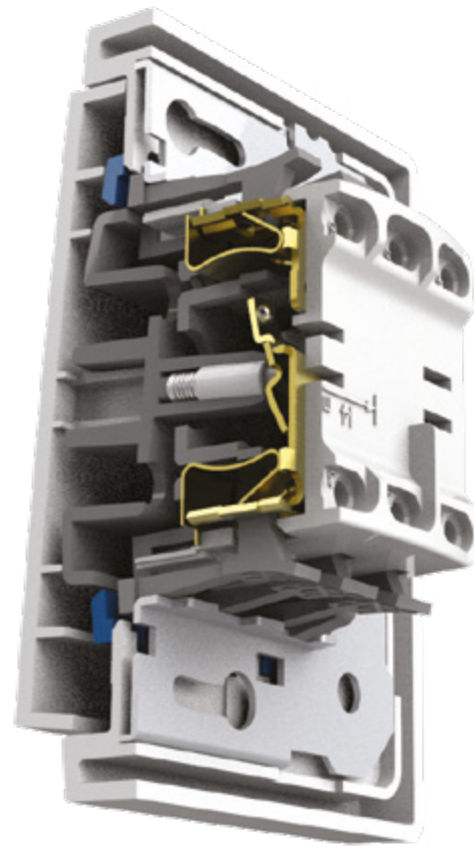

Style

Accuracy and reliability

MEC 18 switches and socket outlets, with the speed and safety of the STAI system.

“

The fact that BJC mechanisms effortlessly meet or exceed current regulatory requirements for contact operations, ensures that BJC series products have an extended useful life.