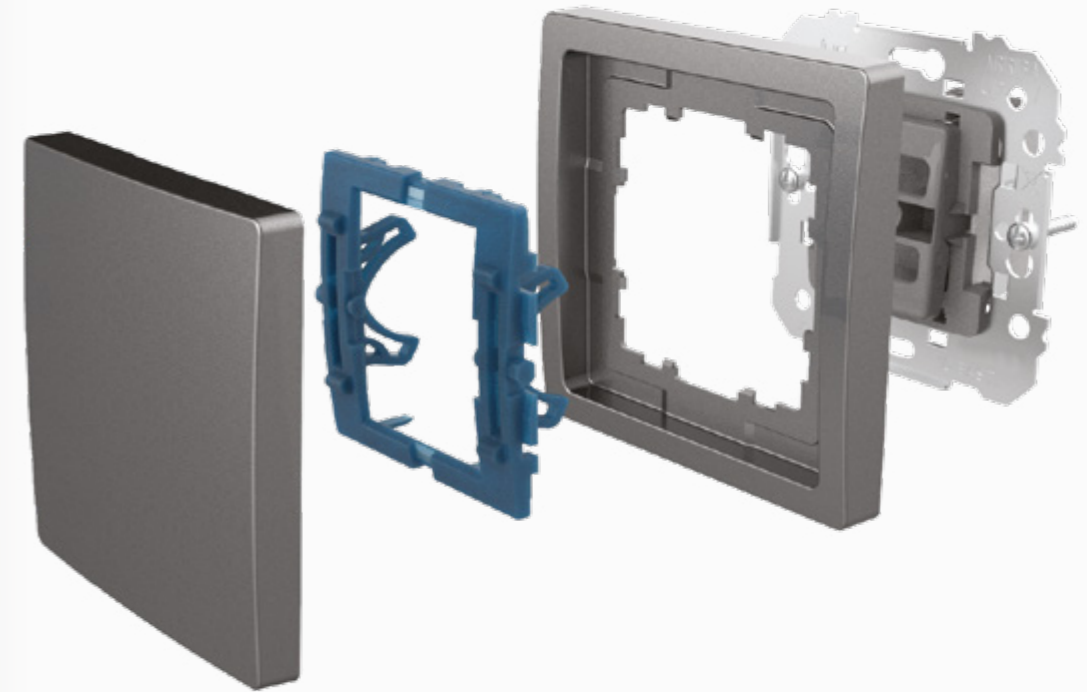

# Style

Accuracy and reliability

MEC 18 switches and socket outlets, with the speed and safety of the STAI system.

“

*The fact that BJC mechanisms effortlessly meet or exceed current regulatory requirements for contact operations, ensures that BJC series products have an extended useful life.*

# Style

Component quality

“

*The switches feature a powerful 16 A device with an automatic terminal connection.*

*Their ergonomic design ensures comfortable, easy and safe handling.*

# MEC18

One single mechanism is suitable for all five luxury BJC series: Iris, Iris Plus, Mega, Style and Miro.

Iris

Iris Plus

Mega

Style

Miro

- Our 16A MEC18 one-way and two-way switches allow for a large number of applications using the same mechanism, reducing the number of items and references you need to stock.
- The galvanised steel fixing frames are treated to prevent corrosion and ensure durable installation components.
- Fixing frames with top and bottom profiles make assembly easier and ensure that the mechanisms in multiple frames are correctly aligned.