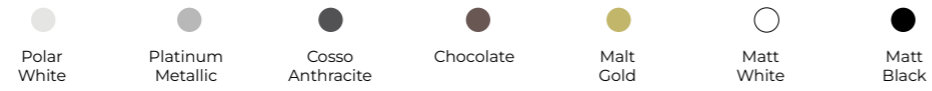

Reference table for composing basic functions - Style

Function	Mechanism	Switch/Cover	Switch/Cover	Switch/Cover	Switch/Cover	Switch/Cover	Switch/Cover	Switch/Cover
One-way switch	18505	61705	61705-PM	61705-AC	61705-CH	61705-DM	61705-BM	61705-NM
Two-way switch	18506	61705	61705-PM	61705-AC	61705-CH	61705-DM	61705-BM	61705-NM
Intermediate switch	18507	61705	61705-PM	61705-AC	61705-CH	61705-DM	61705-BM	61705-NM
Double one-way switch	18509	61709	61709-PM	61709-AC	61709-CH	61709-DM	61709-BM	61709-NM
Double two-way switch	18510	61709	61709-PM	61709-AC	61709-CH	61709-DM	61709-BM	61709-NM
Push-button, bell symbol	18516	61716	61716-PM	61716-AC	61716-CH	61716-DM	61716-BM	61716-NM
Push-button, bulb symbol	18516	61717	61717-PM	61717-AC	61717-CH	61717-DM	61717-BM	61717-NM
Rotary dimmer	21550-X	61749	61749-PM	61749-AC	61749-CH	61749-DM	61749-BM	61749-NM
Schuko® socket outlet	18524	61724	61724-PM	61724-AC	61724-CH	61724-DM	61724-BM	61724-NM
Schuko® socket outlet + dual USB Type A and Type C	18524-USBC	61724-USBC	61724-USBC-PM	61724-USBC-AC	61724-USBC-CH	61724-USBC-DM	61724-USBC-BM	61724-USBC-NM
Television socket outlet	2932	61330	61330-PM	61330-AC	61330-CH	61330-DM	61330-BM	61330-NM
Single RJ socket outlet	19582-1	61782	61782-PM	61782-AC	61782-CH	61782-DM	61782-BM	61782-NM
Double RJ socket outlet	19682-1	61882	61882-PM	61882-AC	61882-CH	61882-DM	61882-BM	61882-NM
Blank cover	Mechanism + Cover	61033	61033-PM	61033-AC	61033-CH	61033-DM	61033-BM	61033-NM
Cable output	Mechanism + Cover	61734	61734-PM	61734-AC	61734-CH	61734-DM	61734-BM	61734-NM
Key card switch	Mechanism + Cover	61068	61068-PM	61068-AC	61068-CH	61068-DM	61068-BM	61068-NM
IP44 one-way switch	18505-X	61705-IP	61705-IP-PM	61705-IP-AC	61705-IP-CH	61705-IP-DM	61705-IP-BM	61705-IP-NM
IP44 two-way switch	18506-X	61705-IP	61705-IP-PM	61705-IP-AC	61705-IP-CH	61705-IP-DM	61705-IP-BM	61705-IP-NM
IP44 intermediate switch	18507-X	61705-IP	61705-IP-PM	61705-IP-AC	61705-IP-CH	61705-IP-DM	61705-IP-BM	61705-IP-NM
IP44 double one-way switch	18509-X	61709-IP	61709-IP-PM	61709-IP-AC	61709-IP-CH	61709-IP-DM	61709-IP-BM	61709-IP-NM
IP44 double two-way switch	18510-X	61709-IP	61709-IP-PM	61709-IP-AC	61709-IP-CH	61709-IP-DM	61709-IP-BM	61709-IP-NM
IP44 push-button, bell symbol	18516-X	61716-IP	61716-IP-PM	61716-IP-AC	61716-IP-CH	61716-IP-DM	61716-IP-BM	61716-IP-NM
IP44 push-button, bulb symbol	18516-X	61717-IP	61717-IP-PM	61717-IP-AC	61717-IP-CH	61717-IP-DM	61717-IP-BM	61717-IP-NM
IP44 one-way switch for blinds	19569-X	61765-IP	61765-IP-PM	61765-IP-AC	61765-IP-CH	61765-IP-DM	61765-IP-BM	61765-IP-NM
Schuko® IP44 socket outlet	18532-X	61814-IP	61814-IP-PM	61814-IP-AC	61814-IP-CH	61814-IP-DM	61814-IP-BM	61814-IP-NM
Television socket outlet	2932	61320-IP	61320-IP-PM	61320-IP-AC	61320-IP-CH	61320-IP-DM	61320-IP-BM	61320-IP-NM
Single RJ socket outlet	19582-1	61782-IP	61782-IP-PM	61782-IP-AC	61782-IP-CH	61782-IP-DM	61782-IP-BM	61782-IP-NM
Frame		61001	61001-PM	61001-AC	61001-CH	61001-DM	61001-BM	61001-NM