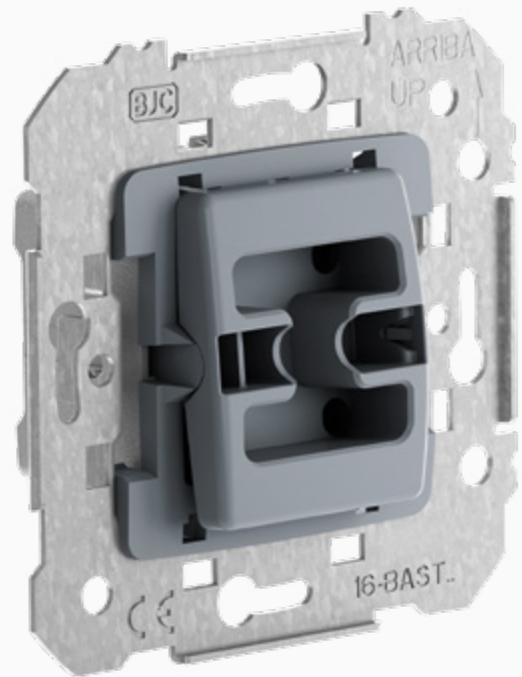

# Style

Component quality

“

*The switches feature a powerful 16 A device with an automatic terminal connection.*

*Their ergonomic design ensures comfortable, easy and safe handling.*

# MEC18

One single mechanism is suitable for all five luxury BJC series: Iris, Iris Plus, Mega, Style and Miro.

Iris

Iris Plus

Mega

Style

Miro

- Our 16A MEC18 one-way and two-way switches allow for a large number of applications using the same mechanism, reducing the number of items and references you need to stock.
- The galvanised steel fixing frames are treated to prevent corrosion and ensure durable installation components.
- Fixing frames with top and bottom profiles make assembly easier and ensure that the mechanisms in multiple frames are correctly aligned.