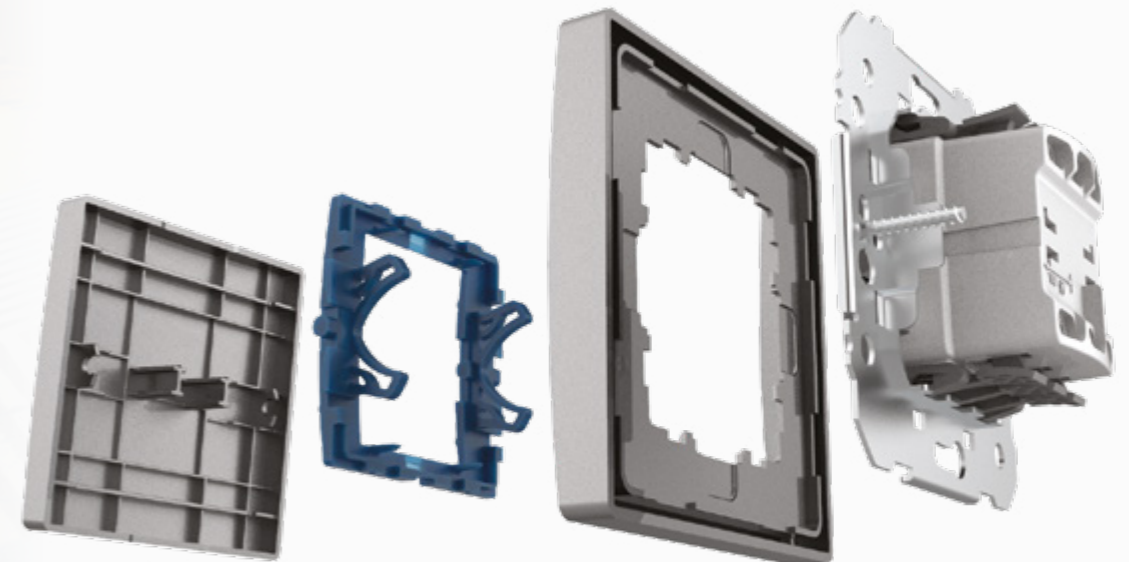

# Style

Component quality

“

*The switches feature a powerful 16 A device with an automatic terminal connection.*

*Their ergonomic design ensures comfortable, easy and safe handling.*

# MEC18

One single mechanism is suitable for all five luxury BJC series: Iris, Iris Plus, Mega, Style and Miro.

Iris

Iris Plus

Mega

Style

Miro

- Our 16A MEC18 one-way and two-way switches allow for a large number of applications using the same mechanism, reducing the number of items and references you need to stock.
- The galvanised steel fixing frames are treated to prevent corrosion and ensure durable installation components.
- Fixing frames with top and bottom profiles make assembly easier and ensure that the mechanisms in multiple frames are correctly aligned.