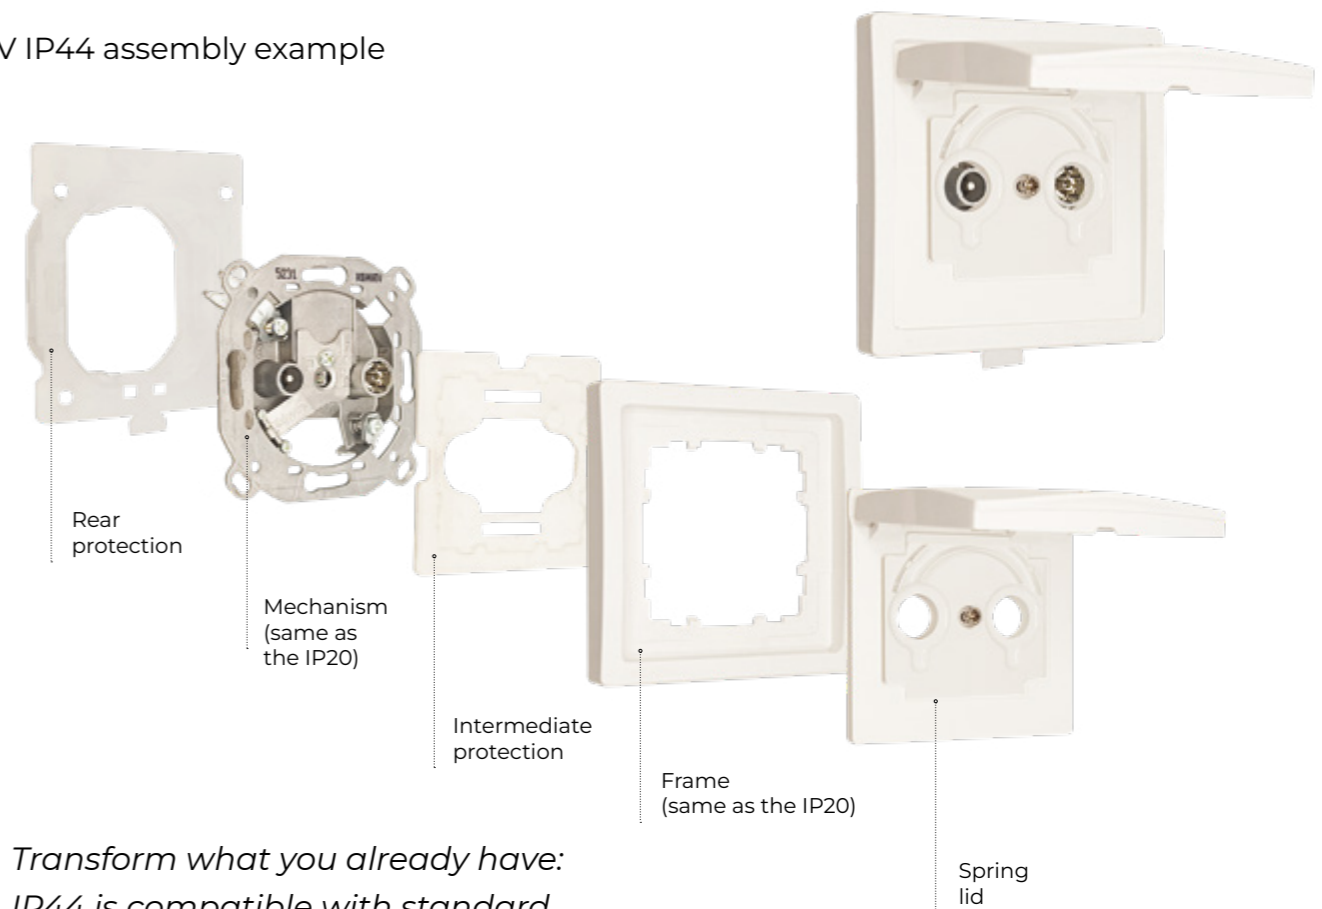

Style TV IP44 assembly example