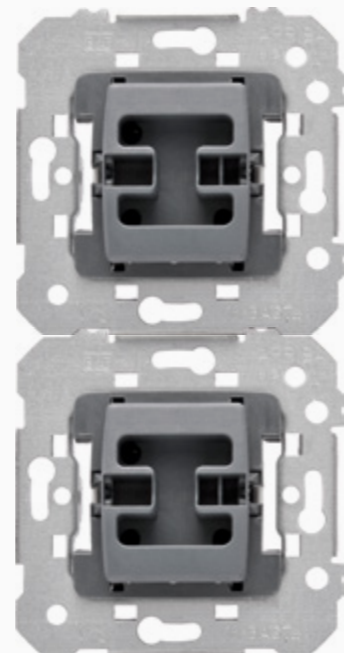

# Style

Component quality

“

*The switches feature a powerful 16 A device with an automatic terminal connection.*

*Their ergonomic design ensures comfortable, easy and safe handling.*

# MEC18

One single mechanism is suitable for all five luxury BJC series: Iris, Iris Plus, Mega, Style and Miro.

Iris

Iris Plus

Mega

Style

Miro

- Our 16A MEC18 one-way and two-way switches allow for a large number of applications using the same mechanism, reducing the number of items and references you need to stock.
- The galvanised steel fixing frames are treated to prevent corrosion and ensure durable installation components.
- Fixing frames with top and bottom profiles make assembly easier and ensure that the mechanisms in multiple frames are correctly aligned.