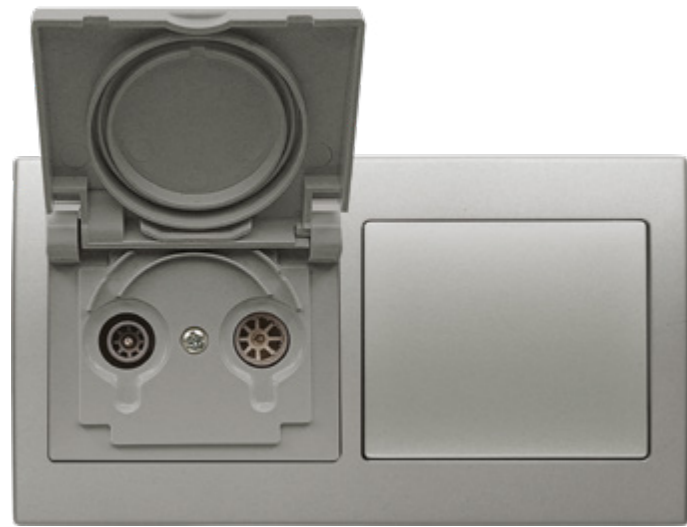

Iris IP44

Now also for outdoor use

- ▷ In all colours and frames.
- ▷ Schuko® socket outlet, single and double mechanism, TV and RJ.
- ▷ For all colours in the range and multi-gang frames (up to 5 gangs).