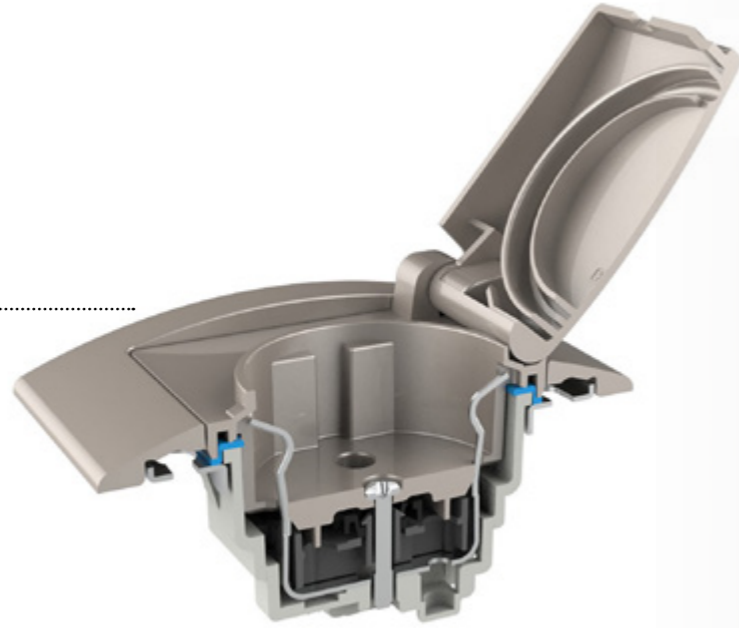

Iris

Curves that transform

No. 2

BJC

Iris

Curves that transform

“ *Its structure is ergonomically designed for easy, quick and hassle-free installation. Its compact mechanism makes use of all the space inside the flush-mounting box and facilitates cable routing.* ”

Combine the modules with the Iris series to get your home connected.

BJC Nexus Cloud located in Europe

Download the BJC Nexus app

“

The BJC Nexus system provides full, easy control of your home from your mobile device using the dedicated app, as well as through compatible voice assistants such as Alexa or Google Home.

Iris

Accuracy and reliability

Socket outlets with the speed and safety of the STAI screw-terminal wiring system.

MEC 18 switches

“ The high resistance of urea to wear and tear, coupled with the fact that BJC mechanisms effortlessly meet or exceed current regulatory requirements for contact operations, ensures that BJC series products have an extended useful life.

“ *Designed for comfortable, quick and safe installation, each mechanism contains a multitude of precisely joined parts to ensure precise tilting and high switching power with the slightest touch.* ”

MEC18