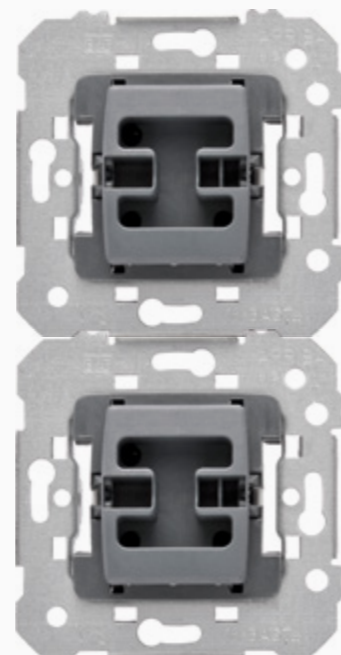

“ *Designed for comfortable, quick and safe installation, each mechanism contains a multitude of precisely joined parts to ensure precise tilting and high switching power with the slightest touch.* ”

MEC18

One single mechanism is suitable for all five luxury BJC series: Iris, Iris Plus, Mega, Style and Miro.

Iris Iris Plus Mega Style Miro

- Our 16 A MEC18 one-way and two-way switches allow for a large number of applications using the same mechanism, reducing the number of items and references you need to stock.
- The galvanised steel fixing frames are treated to prevent corrosion and ensure durable installation components.
- Fixing frames with top and bottom profiles make assembly easier and ensure that the mechanisms in multiple frames are correctly aligned.