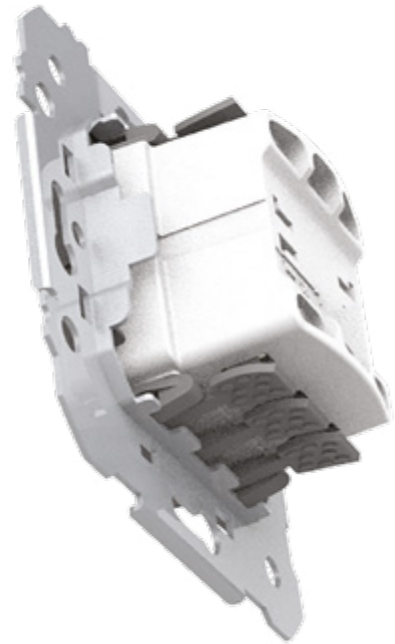

Iris

Accuracy and reliability

Socket outlets with the speed and safety of the STAI screw-terminal wiring system.

MEC 18 switches

“ The high resistance of urea to wear and tear, coupled with the fact that BJC mechanisms effortlessly meet or exceed current regulatory requirements for contact operations, ensures that BJC series products have an extended useful life.

“ *Designed for comfortable, quick and safe installation, each mechanism contains a multitude of precisely joined parts to ensure precise tilting and high switching power with the slightest touch.* ”

MEC18