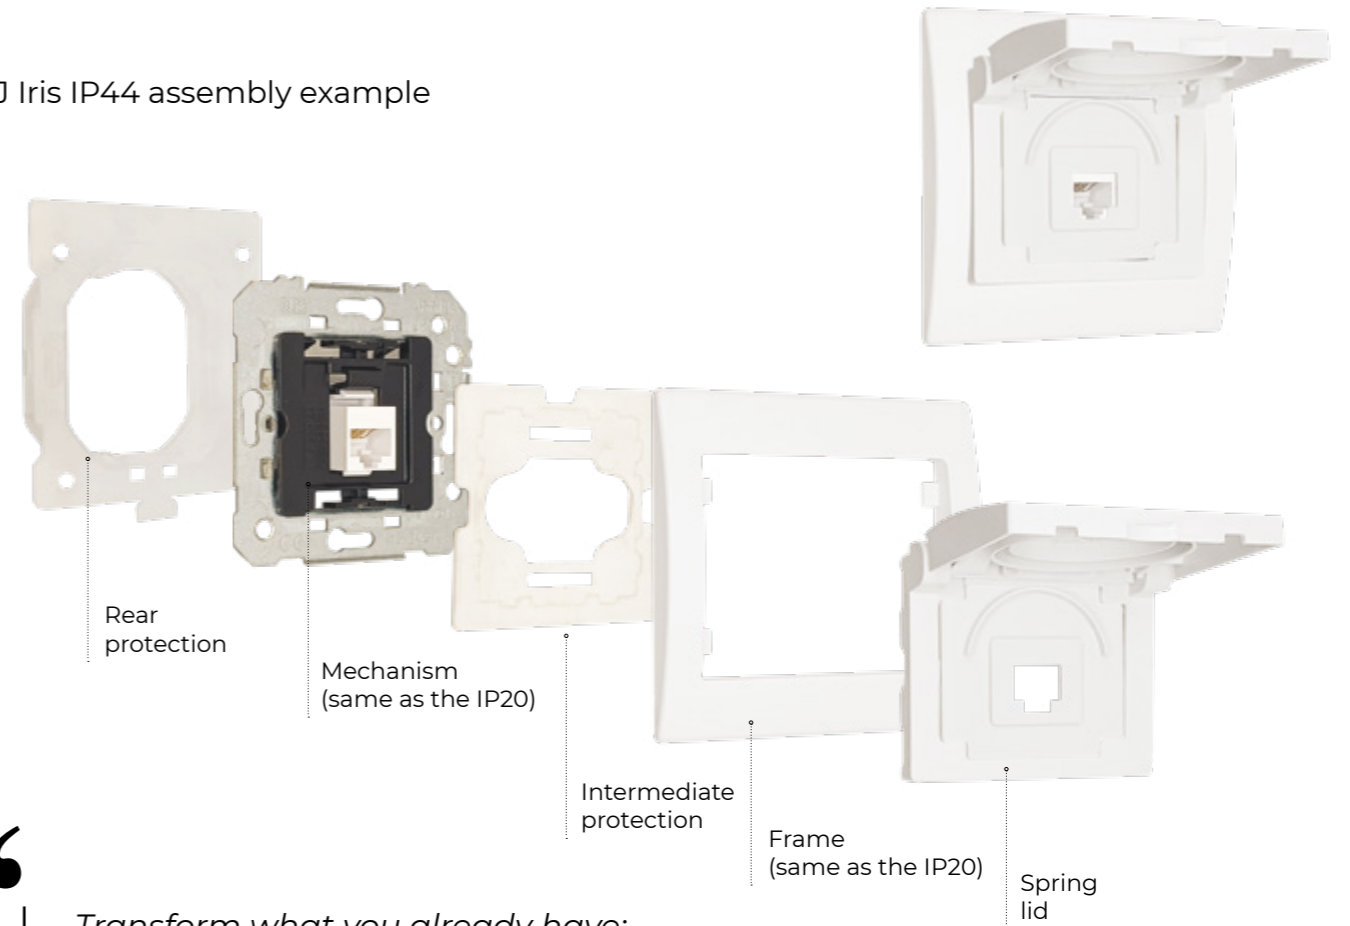

8 Multimedia

HDMI, VGA, RJ45, stereo, etc. connectors for a clean and cable-free installation. Ideal for homes and businesses.

9 Thermostats

Our thermostats can be used to control and adjust the temperature in each room.

“

The Iris series offers a wide range of functions to meet today's needs. These include light intensity dimmers, sound controllers, and mechanisms for raising and lowering blinds.

Iris IP44

Now also for outdoor use

- ▷ In all colours and frames.
- ▷ Schuko® socket outlet, single and double mechanism, TV and RJ.
- ▷ For all colours in the range and multi-gang frames (up to 5 gangs).

RJ Iris IP44 assembly example

“

*Transform what you already have:
IP44 is compatible with standard
mechanisms and frames.*