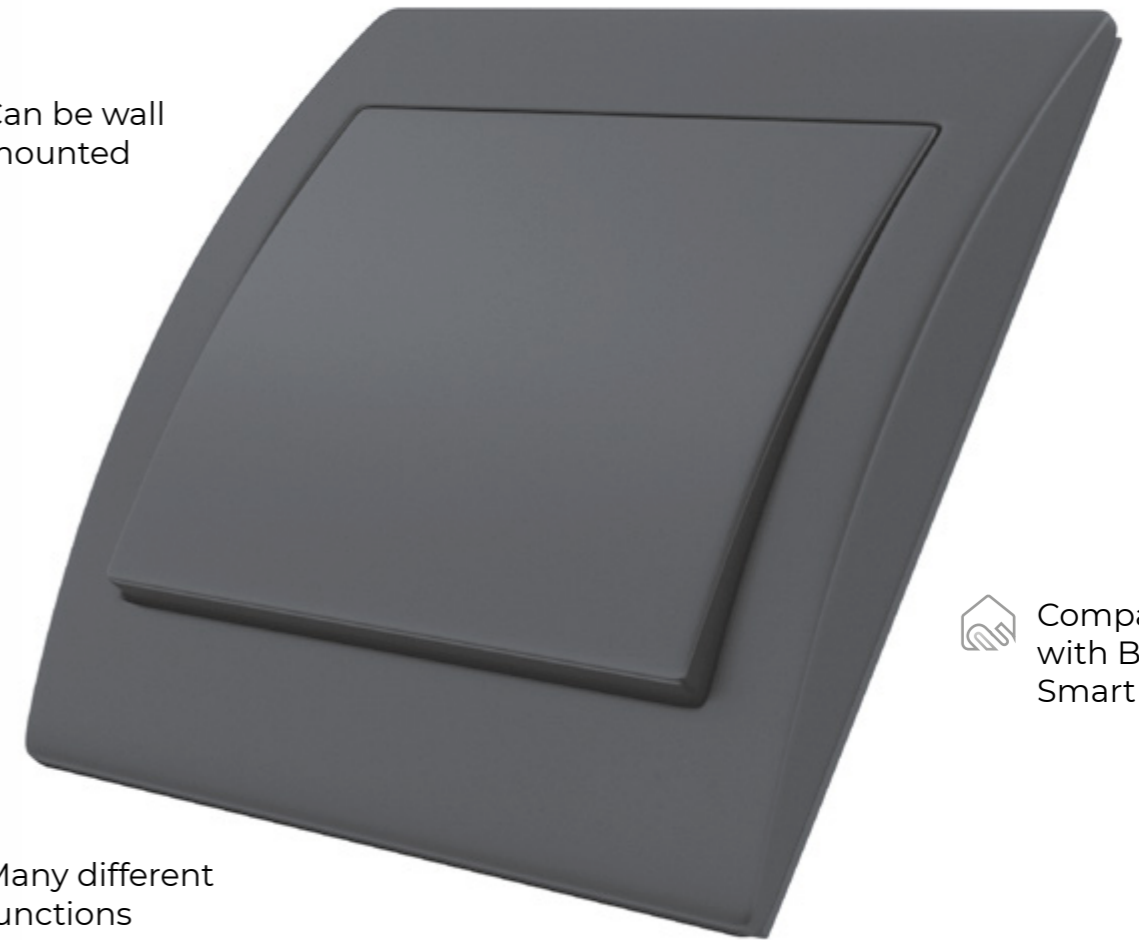

Iris

Curves that transform

No. 2

BJC

Iris

Curves that transform

“ *Its structure is ergonomically designed for easy, quick and hassle-free installation. Its compact mechanism makes use of all the space inside the flush-mounting box and facilitates cable routing.* ”

“ *The smooth and fluid curves of the Iris series complement any style of decoration.* ”

BJC

White

Neptune Steel

Odyssey Gold

Chocolate

Mercury Aluminium

“ *Light up your space with solutions that combine energy and style.* ”

Iris

Balanced and smooth

(↔) Smooth curves

□ Front view with square lines

↗ Can be wall mounted

🏠 Compatible with BJC Nexus Smart Home

⊕ Many different functions

💧 IP44 Solutions