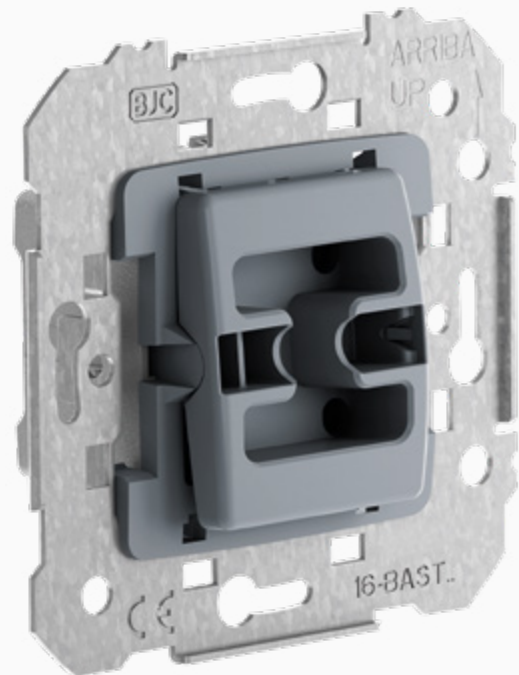

Iris

Accuracy and reliability

Socket outlets with the speed and safety of the STAI screw-terminal wiring system.

MEC 18 switches

“ The high resistance of urea to wear and tear, coupled with the fact that BJC mechanisms effortlessly meet or exceed current regulatory requirements for contact operations, ensures that BJC series products have an extended useful life.

“ *Designed for comfortable, quick and safe installation, each mechanism contains a multitude of precisely joined parts to ensure precise tilting and high switching power with the slightest touch.* ”

MEC18

One single mechanism is suitable for all five luxury BJC series: Iris, Iris Plus, Mega, Style and Miro.

Iris Iris Plus Mega Style Miro

- Our 16 A MEC18 one-way and two-way switches allow for a large number of applications using the same mechanism, reducing the number of items and references you need to stock.
- The galvanised steel fixing frames are treated to prevent corrosion and ensure durable installation components.
- Fixing frames with top and bottom profiles make assembly easier and ensure that the mechanisms in multiple frames are correctly aligned.