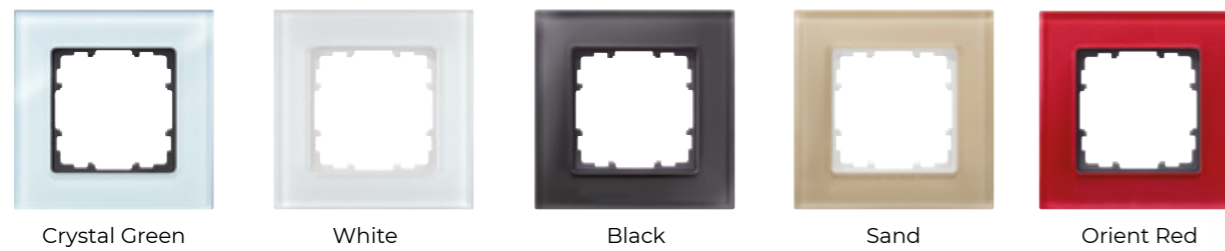

# Miro

Perfect in every detail

Switches available with or without embellishers

*Polished chrome embellisher*

*Matt nickel embellisher*

## Frames

*Colour finish*

*Matt colour finish*

*Glass finish*

*Wood finish*

*Pure aluminium finish*

“ Create your own configuration with multiple switch and frame combinations. Glass, wood, metal, natural and matt finishes.