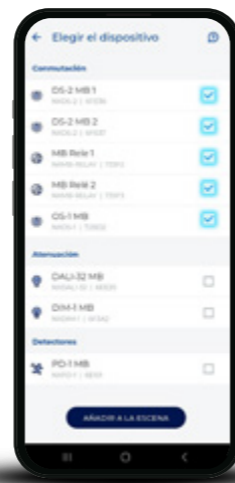

Connected Miro

Smart Home

Have I left a light on?

Did I forget to turn off a light? I can check on the app from my office or I can simply activate the scene that turns off all the lights and relax.

Perfect lighting for every occasion

The guests are about to arrive. Thanks to the smart dimmers, the lights in the room will be set at the right levels. I can also adjust the light colour in the living room thanks to my DALI-controlled lights.

Your home wakes up

On weekdays, BJC Nexus raises the blinds in my rooms first thing in the morning. Waking up gradually to natural light is wonderful.

Possible flood?

This morning I received a flood alert for my home on my mobile phone. I feel calm because I know that the water supply has been shut off. When I get home at midday I'll check to see what has happened.

Control your sockets with a single click

Now I can be sure that my kids aren't playing with their console when they're not supposed to. I've programmed the sockets in the living room to be switched off when it's not playtime.

Romantic or lively?

With the scene system you can create different atmospheres by combining lighting and connected devices such as music players.

Forget about the weather

The weather is unpredictable and it's difficult to protect your home from storms or blazing sunshine when you're outside. Adjust the blinds to suit the weather and maintain the ideal temperature. In the summer, close them when it's hot and enjoy the coolness; in the winter, insulate yourself from the cold and cut your heating costs.

Switch and cover colours available
(can be combined with any Miro frame finish)

“MIRO combines all your home devices in one ecosystem. Control it with the app, create scenes, or let the system adapt automatically to your routines.”