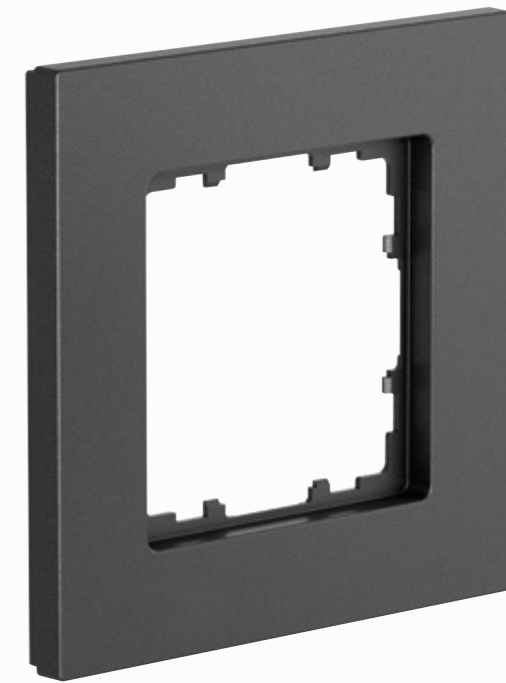

# MEC 18

One single mechanism is suitable for all five luxury BJC series: Iris, Iris Plus, Mega, Style and Miro.

Iris

Iris Plus

Mega

Style

Miro

- Our one-way and two-way 16 A MEC18 switches allow a single mechanism to be used for many different applications, reducing the number of products you need to stock.
- The galvanised steel fixing frames are treated to prevent corrosion and ensure a durable system.
- Fixing frames with upper and lower profiles simplify installation and ensure that mechanisms in multiple frames are correctly aligned.

# Miro

Component quality

“ *The switches feature a powerful 16 A device with an automatic terminal connection. Their ergonomic design ensures comfortable, easy and safe handling.* ”