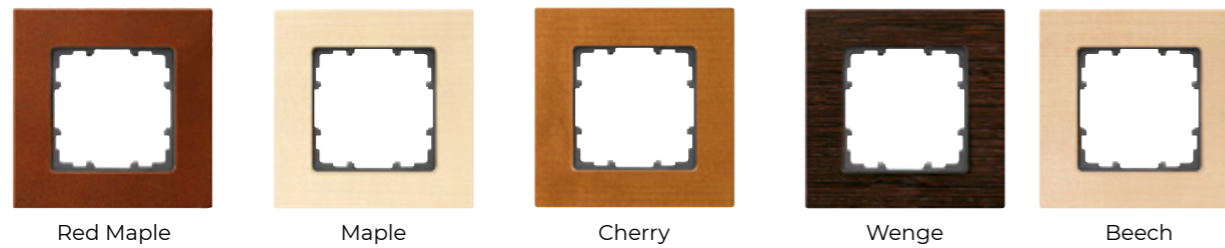

# Miro

Perfect in every detail

Switches available with or without embellishers

*Polished chrome embellisher*

*Matt nickel embellisher*

## Frames

*Colour finish*

*Matt colour finish*

*Glass finish*

*Wood finish*

*Pure aluminium finish*

“ Create your own configuration with multiple switch and frame combinations. Glass, wood, metal, natural and matt finishes.