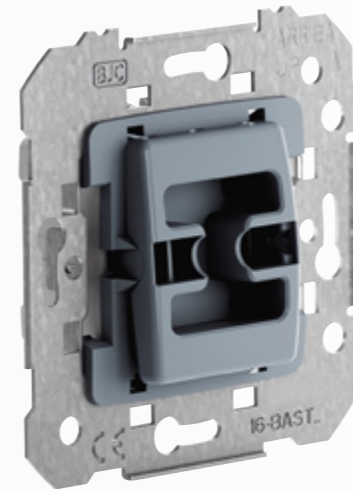

# MEC 18

One single mechanism is suitable for all five luxury BJC series: Iris, Iris Plus, Mega, Style and Miro.

Iris

Iris Plus

Mega

Style

Miro

- Our one-way and two-way 16 A MEC18 switches allow a single mechanism to be used for many different applications, reducing the number of products you need to stock.
- The galvanised steel fixing frames are treated to prevent corrosion and ensure a durable system.
- Fixing frames with upper and lower profiles simplify installation and ensure that mechanisms in multiple frames are correctly aligned.

# Miro

Component quality

“ *The switches feature a powerful 16 A device with an automatic terminal connection. Their ergonomic design ensures comfortable, easy and safe handling.* ”