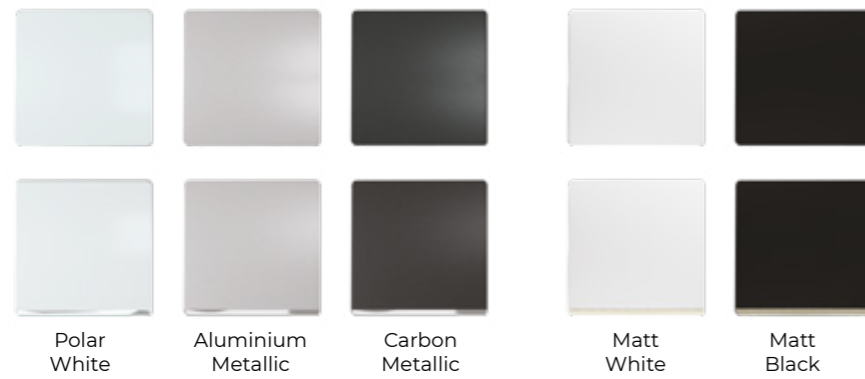

Matt nickel embellisher

Miro

Perfect in every detail

Switches available with or without embellishers

Polished chrome embellisher