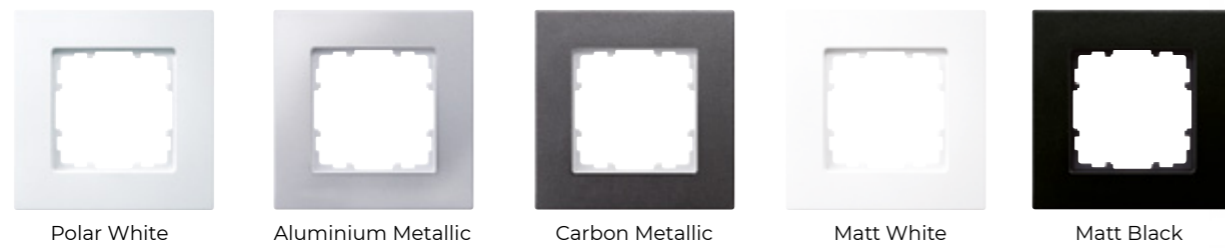

# Miro

Perfect in every detail

Switches available with or without embellishers

*Polished chrome embellisher*

*Matt nickel embellisher*

## Frames

*Colour finish*

*Matt colour finish*

*Glass finish*

*Wood finish*

*Pure aluminium finish*

“ Create your own configuration with multiple switch and frame combinations. Glass, wood, metal, natural and matt finishes.