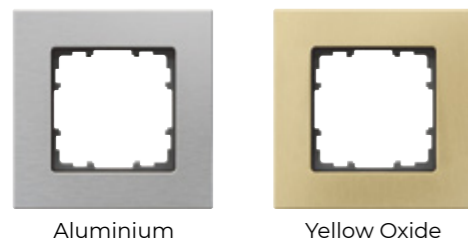

# Miro

Perfect in every detail

Switches available with or without embellishers

*Polished chrome embellisher*

*Matt nickel embellisher*

## Frames

*Colour finish*

*Matt colour finish*

*Glass finish*

*Wood finish*

*Pure aluminium finish*

“ Create your own configuration with multiple switch and frame combinations. Glass, wood, metal, natural and matt finishes.