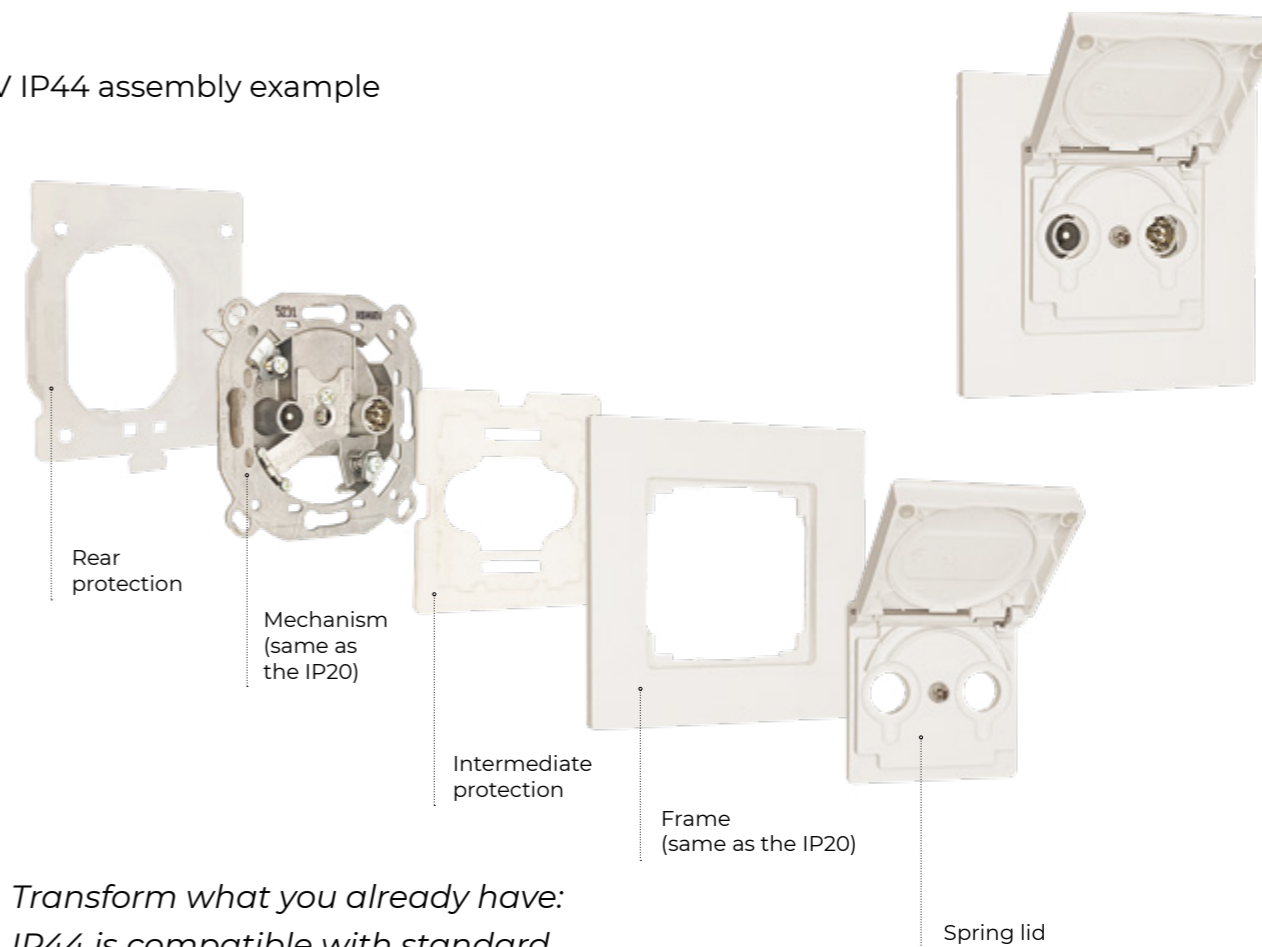

Miro TV IP44 assembly example

“

*Transform what you already have:
IP44 is compatible with standard
mechanisms and frames.*