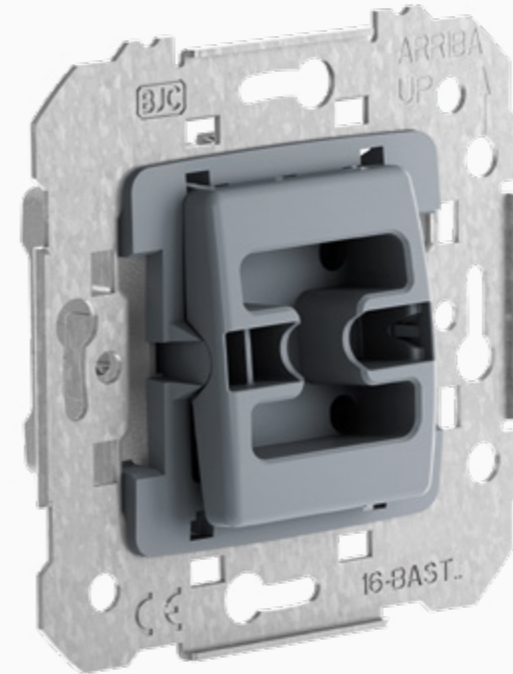

Miro

Accuracy and reliability

“The fact that BJC mechanisms effortlessly meet or exceed current regulatory requirements for contact operations, ensures that BJC series products have an extended useful life.”

BJC

MEC 18

One single mechanism is suitable for all five luxury BJC series: Iris, Iris Plus, Mega, Style and Miro.

- Our one-way and two-way 16 A MEC18 switches allow a single mechanism to be used for many different applications, reducing the number of products you need to stock.
- The galvanised steel fixing frames are treated to prevent corrosion and ensure a durable system.
- Fixing frames with upper and lower profiles simplify installation and ensure that mechanisms in multiple frames are correctly aligned.