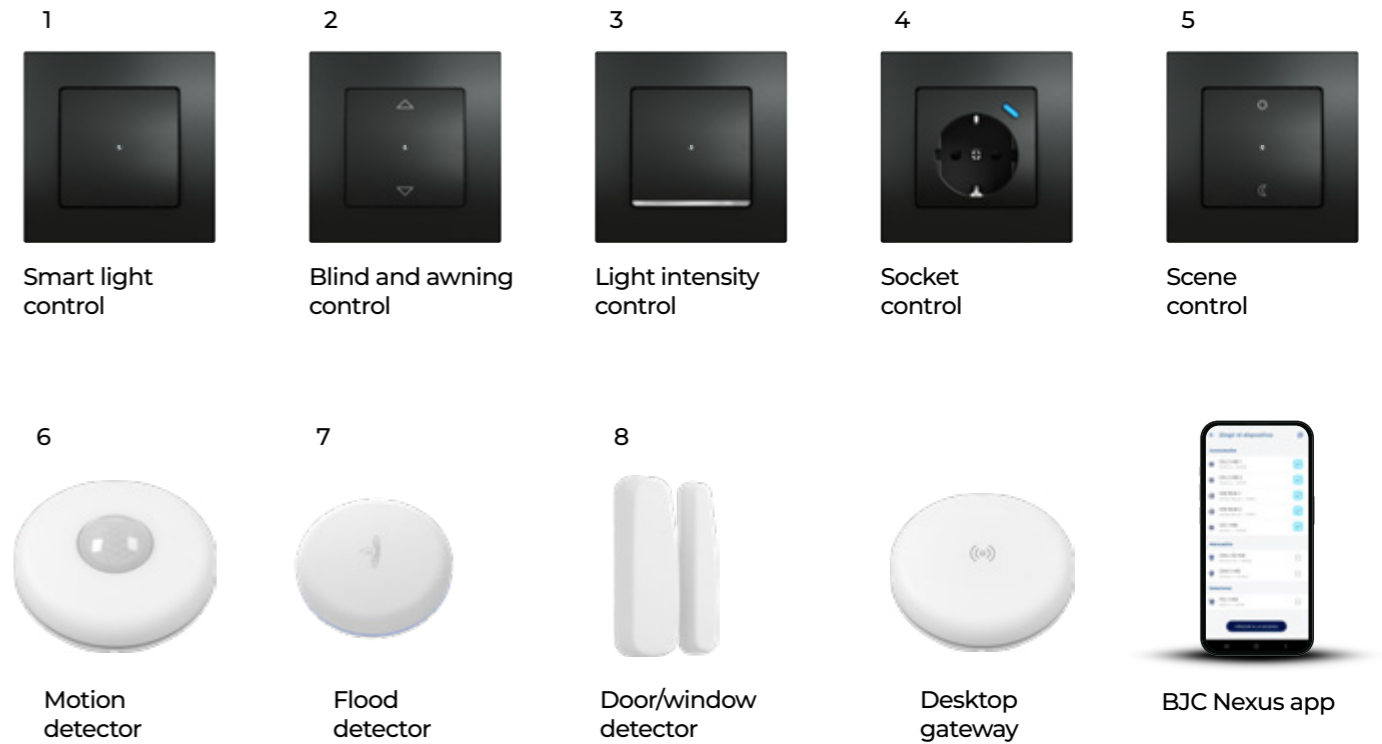

## Frames

*Colour finish*

*Matt colour finish*

*Glass finish*

*Wood finish*

*Pure aluminium finish*

“ Create your own configuration with multiple switch and frame combinations. Glass, wood, metal, natural and matt finishes.

- Wireless. No building work required to install and extend the system.
- Can be controlled from inside and outside the home via a smartphone, tablet, the cloud, etc.
- **Manufactured in Europe** according to strict quality standards and European regulations.
- Compatible with Google Nest and Alexa voice assistants.
- Control via the free BJC Nexus app, as well as the Google Home and Amazon Alexa apps.
- Can be integrated with Home Assistant.
- Cloud located on **servers in Europe** with European cybersecurity and data protection standards.
- You can combine the modules with any model in the BJC series to get your home connected.