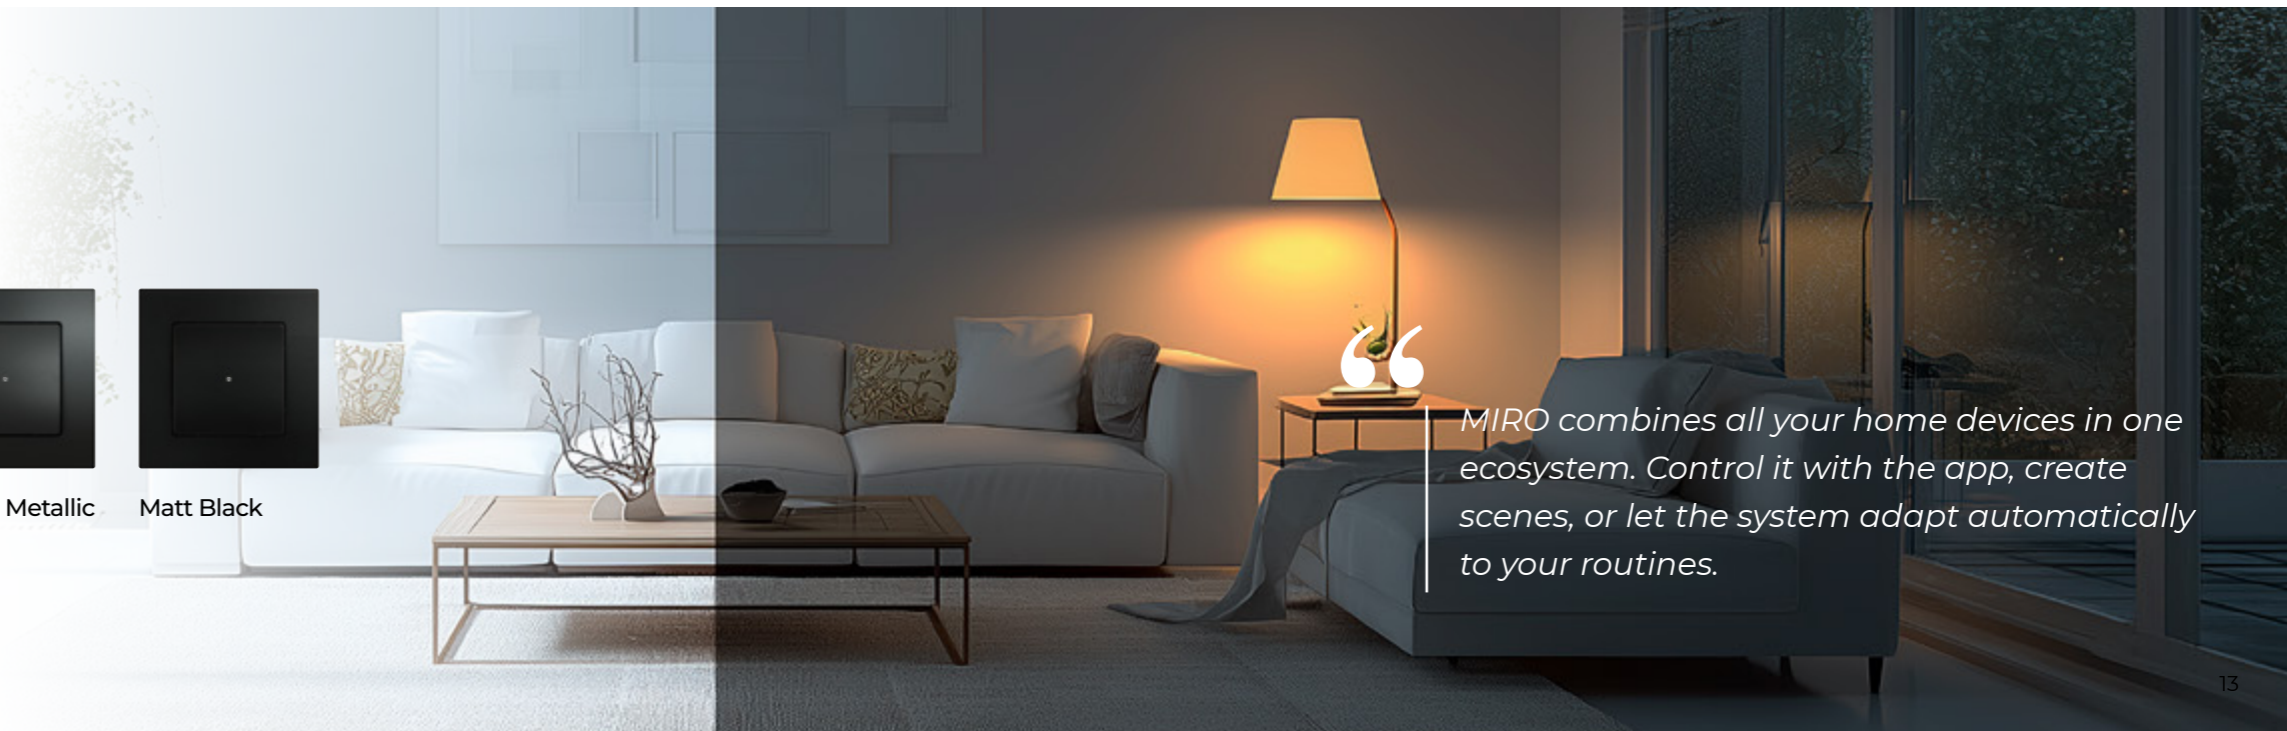

Switch and cover colours available  
(can be combined with any Miro frame finish)

Matt White

Polar White

Aluminium Metallic

Carbon Metallic

Matt Black

*“MIRO combines all your home devices in one ecosystem. Control it with the app, create scenes, or let the system adapt automatically to your routines.”*