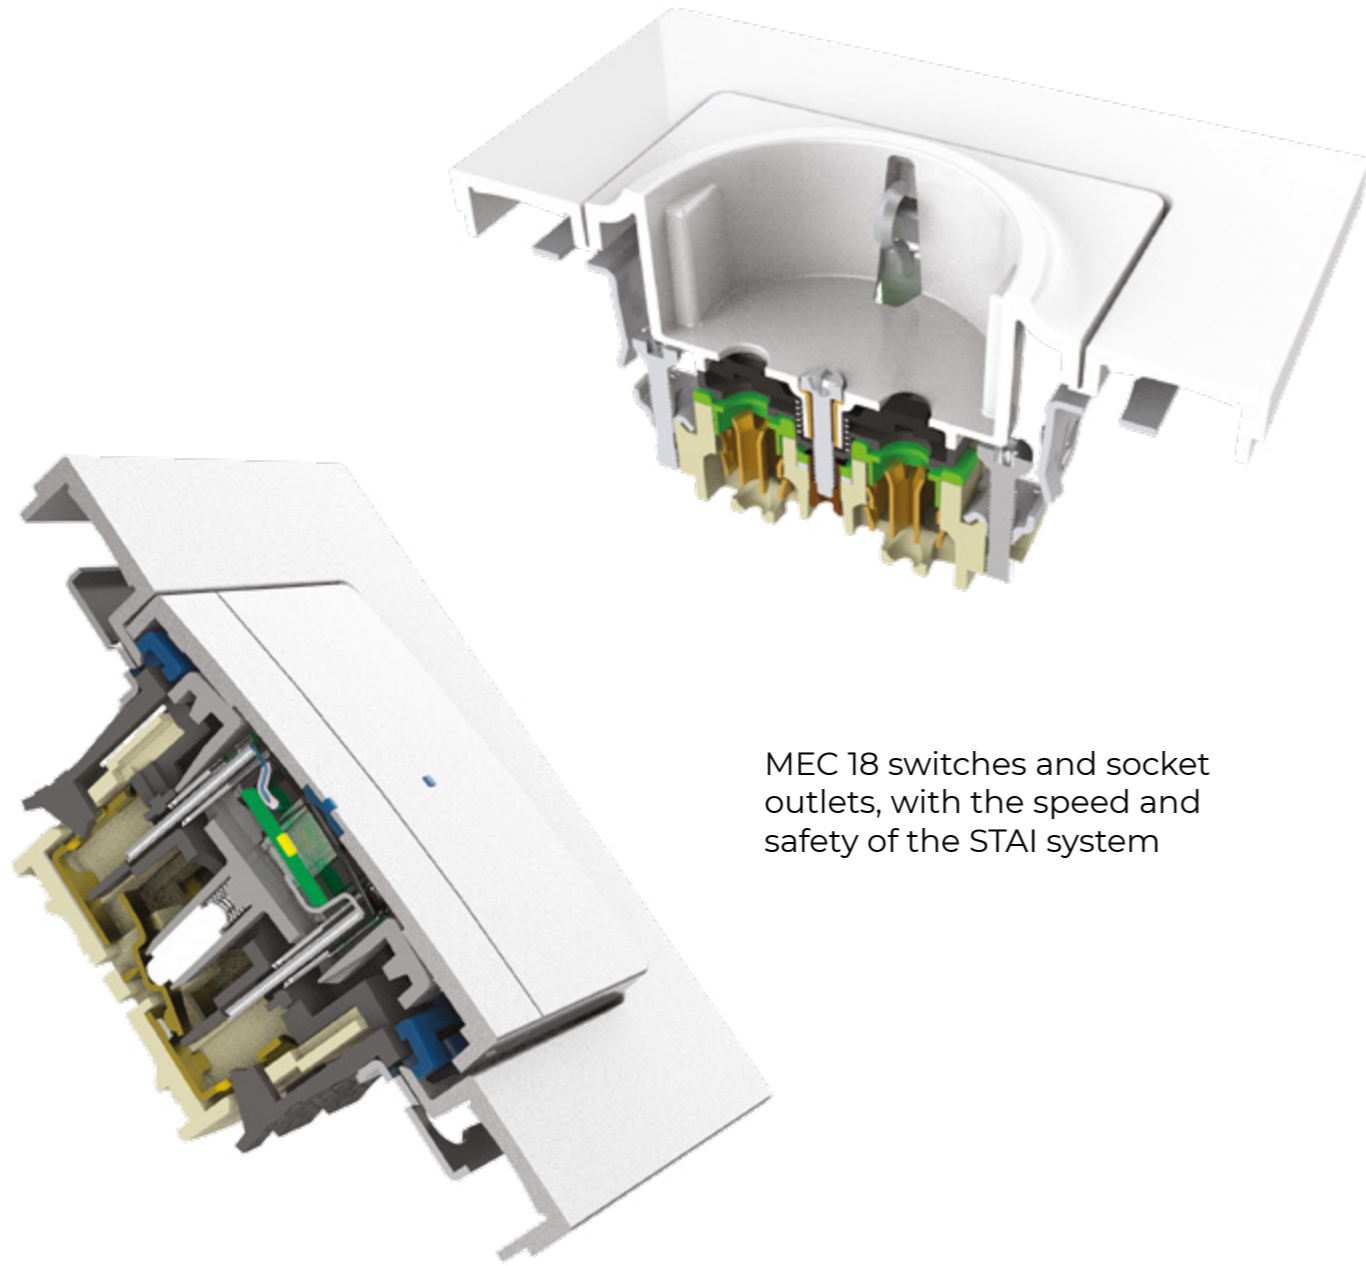

# Miro

Accuracy and reliability

MEC 18 switches and socket outlets, with the speed and safety of the STAI system

“The fact that BJC mechanisms effortlessly meet or exceed current regulatory requirements for contact operations, ensures that BJC series products have an extended useful life.”

# MEC 18

One single mechanism is suitable for all five luxury BJC series: Iris, Iris Plus, Mega, Style and Miro.

Iris

Iris Plus

Mega

Style

Miro

- Our one-way and two-way 16 A MEC18 switches allow a single mechanism to be used for many different applications, reducing the number of products you need to stock.
- The galvanised steel fixing frames are treated to prevent corrosion and ensure a durable system.
- Fixing frames with upper and lower profiles simplify installation and ensure that mechanisms in multiple frames are correctly aligned.

# Miro

Component quality

“ *The switches feature a powerful 16 A device with an automatic terminal connection. Their ergonomic design ensures comfortable, easy and safe handling.* ”