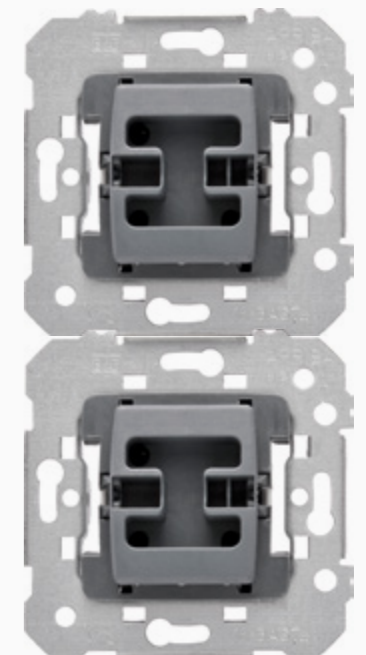

# MEC 18

One single mechanism is suitable for all five luxury BJC series: Iris, Iris Plus, Mega, Style and Miro.

Iris

Iris Plus

Mega

Style

Miro

- Our one-way and two-way 16 A MEC18 switches allow a single mechanism to be used for many different applications, reducing the number of products you need to stock.
- The galvanised steel fixing frames are treated to prevent corrosion and ensure a durable system.
- Fixing frames with upper and lower profiles simplify installation and ensure that mechanisms in multiple frames are correctly aligned.

# Miro

Component quality

“ *The switches feature a powerful 16 A device with an automatic terminal connection. Their ergonomic design ensures comfortable, easy and safe handling.* ”